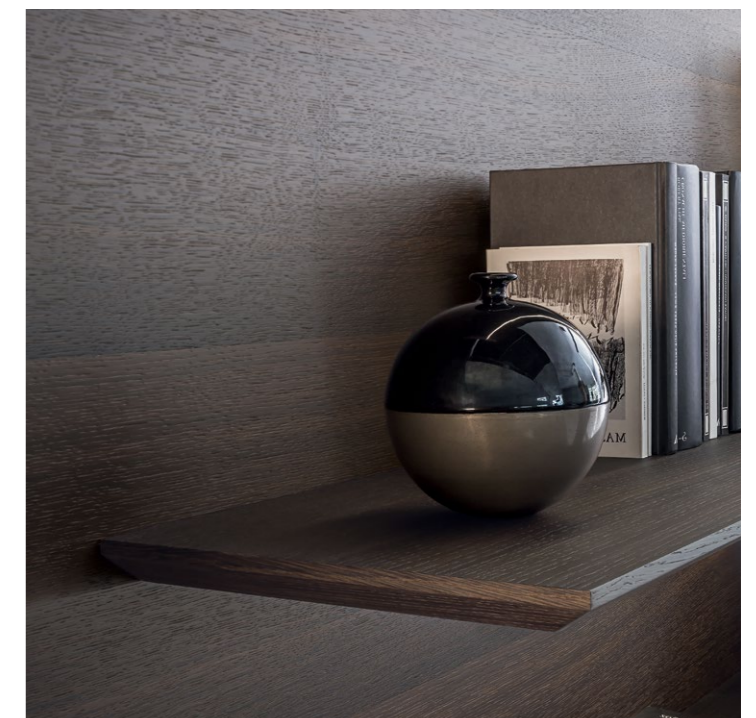

Home 1

Life
Basi con cassetto h 34 cm
laccato opaco Grigio Astro.
Boiserie con mensole in rovere
termocotto, illuminazione
integrata a led.

Suspended element with
drawers h. 34 cm in matt
lacquered Grigio Astro.
Boiserie with shelves in thermo
treated oak and integrated led
lighting system.

In questo servizio, composizione
Life laccato opaco Grigio
Astro, boiserie e mensole
rovere termocotto. Tavolo Roy
struttura brunita e cristallo nero
lucido. Sedie Kell con struttura
laccato Nero e rivestimento
in tessuto. Pouf Berry Square
in tessuto. A destra, dettaglio
boiserie con mensole rovere
termocotto con illuminazione
integrata a led.

On this report, Life composition
In matt lacquered Grigio Astro,
boiserie in thermo treated
oak. Roy table with burnished
structure and glass top
lacquered black color. Kell chairs
with black structure and fabric
cover. Berry Square pouffe
with fabric cover. On the right,
detail of boiserie with shelves
in thermo treated oak and
integrated led lighting system.