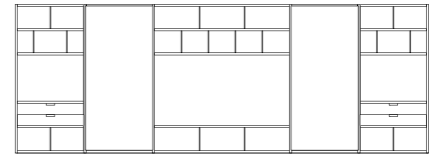

Home 1

h 197 w 543 d 44

Flexus

Struttura laccato opaco Grigio Astro con illuminazione integrata a led.
 Ante scorrevoli rovere termocotto.
 Cassetti con maniglia integrata in rovere termocotto.

Structure in matt lacquered Grigio Astro with integrated led lighting system.
 Sliding doors in thermo treated oak.
 Drawers with integrated handle in thermo treated oak.