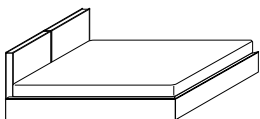

MUSIC

letto | bed

Music letto. Finiture: tessuto, ecopelle, pelle. Misure rete: Standard 160 x 195 – King Size 180 x 200.

Music bed. Finishes: fabric, eco leather, leather. Bedspring size: Standard 160 x 195 – King Size 180 x 200.

h 95 w 188 d 230

MUSIC

letto | bed

PELLE | LEATHER

70 BIANCO

21 AVORIO

92 TESTA DI MORO

31 ANTRACITE