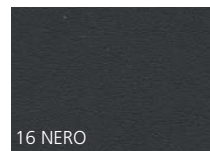

ECOPELLE | ECOLEATHER